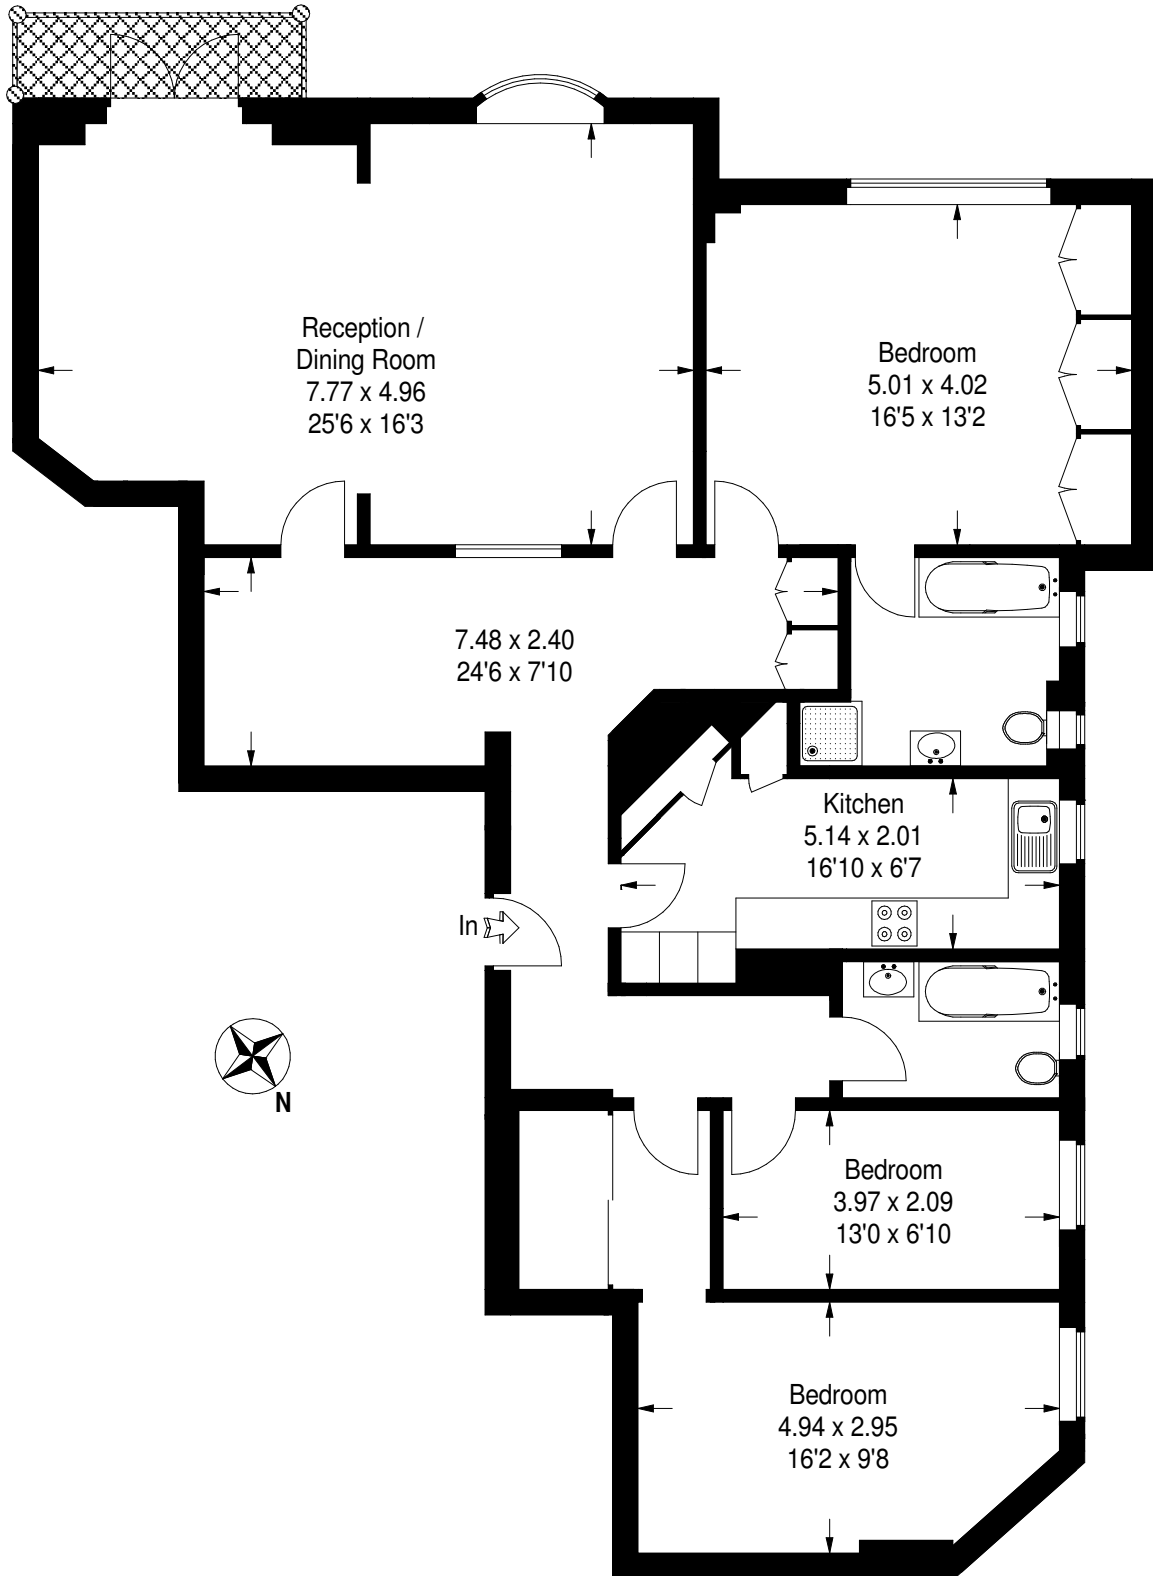

# Maida Vale

Approximate Gross Internal Area  
138 sq m / 1485 sq ft

## Sixth Floor

This plan is for layout guidance only. Not drawn to scale unless stated.  
Windows & door openings are approximate. Whilst every care is taken in the preparation of this plan, please check all dimensions, shapes & compass bearings before making any decisions reliant upon them. (ID57138)